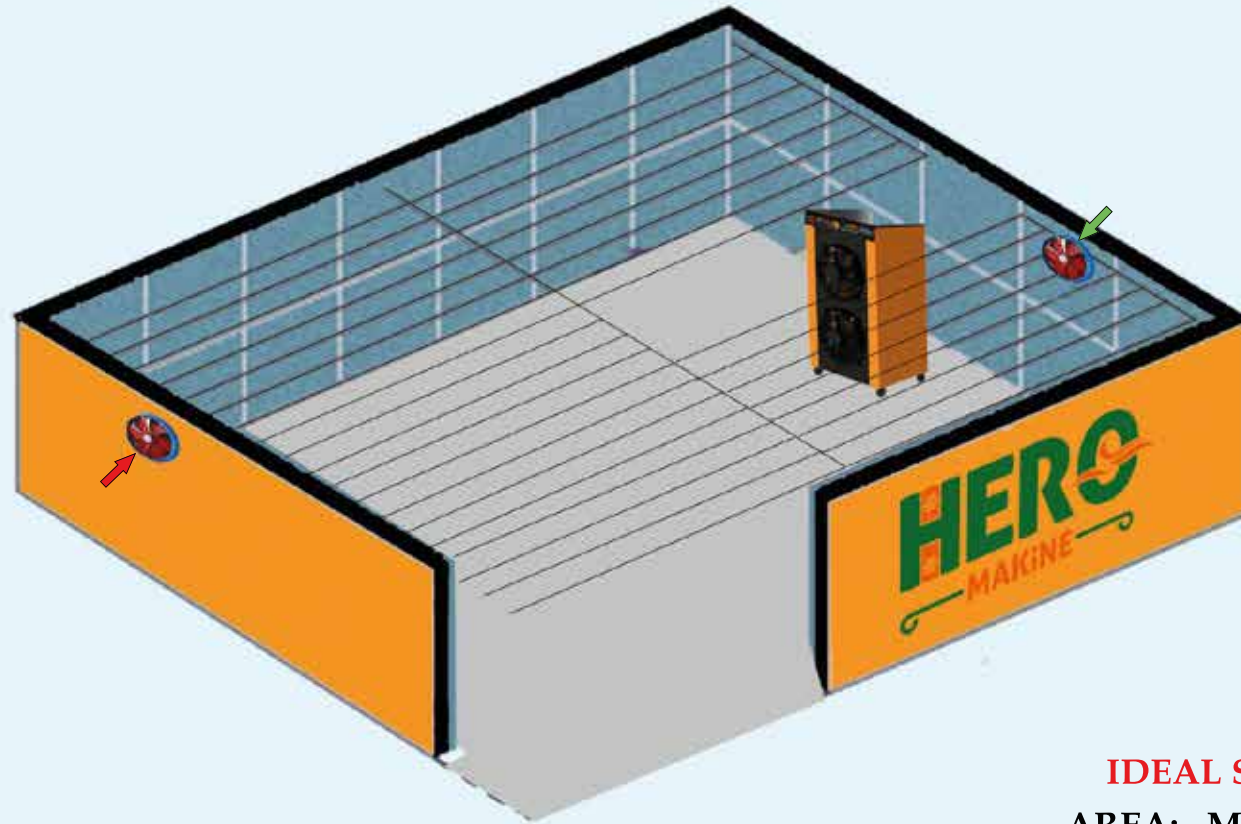

EXTERNAL FAN

DRYING MACHIINE

INSULATION MATERIAL

CARPET HANGERS

IDEAL SIZES

AREA: Max 40 m²

CEILING HEIGHT : Max 2.50 m

VOLUMU: Max 100 m³